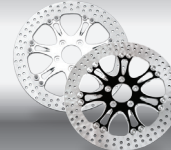

Designed in the

BUILD SHOP

Victory Motorcycles

Magnum

Pearl/Black

PARAMOUNT Wheel
& STYLE Accessories

**SHOW
CHROME**

**Contrast
Cut**

IGNITION COVER

AIC COVER

PRIMARY COVER

CAM COVER

CONTOUR GRIPS

PARAMOUNT DISCS

PARAMOUNT WHEELS

Victory Motorcycles and Performance Machine have teamed up in an exclusive partnership to bring more custom accessory options for Victory motorcycles. With PM's popular Paramount wheels and exclusive accessories for Victory, you can ride in PM style.