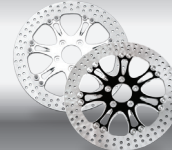

Designed in the

BUILD SHOP

Victory Motorcycles

Gunner

Suede Titanium

PARAMOUNT Wheel
& STYLE Accessories

**SHOW
CHROME**

**Contrast
Cut**

IGNITION COVER

AIC COVER

PRIMARY COVER

CAM COVER

CONTOUR GRIPS

PARAMOUNT DISCS

PARAMOUNT WHEELS

Victory Motorcycles and Performance Machine have teamed up in an exclusive partnership to bring more custom accessory options for Victory motorcycles. With PM's popular Paramount wheels and exclusive accessories for Victory, you can ride in PM style.