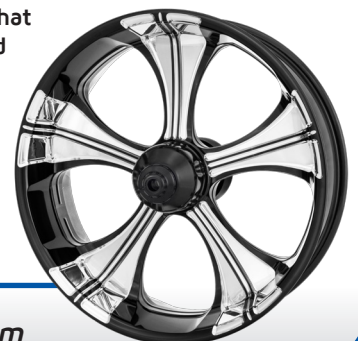

**CUSTOM
FINISH SHOP**

This wheel is a syndicate of the best design elements from our top selling wheels. It's a gathering of what works well in a wheel design, simply put. Born from the Contour Collection meaty aluminum forged blank, the Syndicate has the famous five spoke design with exaggerated contour lines that transition smoothly from the hub to the edge of the rim with sunlight-catching accent grooves. Now that was a mouthful! This wheel has it all.

SYNDICATE Forged Wheel & Components