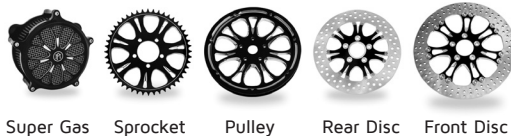

HEATHEN Forged Wheel & Components

Super Gas Sprocket Pulley Rear Disc Front Disc