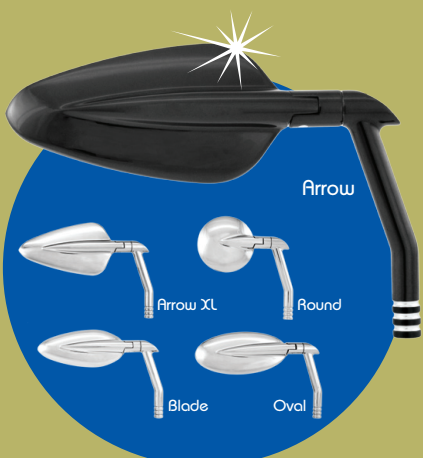

Introducing new custom billet accessories for one of the most visible areas of your Touring motorcycle - the top of the tank. Sold individually or as a family design group, we are offering replacements for your Ignition Switch, Fuel Door and Dash Insert with five designs from our existing design family of parts - the Apex, Grill, Merc, Scallop and the all new Drive design family of parts. Bolting all new Drive design family of parts. Bolting these parts to your bike has got to be one of the most impactful ways to customize your machine without breaking your bank.

Featuring the new Tank Accessories!

S	M	T	W	T	F	S
		1	2	3	4	5
		8	9	10	11	12
6	7	15	16	17	18	19
13	14	22	23	24	25	26
20	21	29	30			
27	28					

Ride in Style!
2014

PM Vision Series Mirrors are designed to provide ample visibility side to side and behind where our own peripheral vision calls it quits. The Vision Series line offers an eye-ful with five unique mirror heads and smart ambidextrous stems to suit your taste and riding style. Fully adjustable and vibration tested so you never lose sight. These mirrors will mount to PM Hand Controls as well as stock and most aftermarket controls. Looking back has never looked so good.

Magnificent May

S	M	T	W	T	F	S
				1	2	3
					9	10
4	5	6	7	8	16	17
11	12	13	14	15	23	24
18	19	20	21	22	30	31
25	26	27	28	29		

Featuring PM's Good Looking Mirrors!

Ride in Style!
2014

After over 40 years of bolting PM calipers to stock front fork legs we've developed a superior set of lower legs to compliment our wheels and braking systems. Artfully sculpted from heat treated billet aluminum, machined PM icon logo with a pin-stripe detail that extends the length of the forks, and a hidden axle design all add up to the perfect set of legs. Combine with PM slider covers for a complete custom front end.